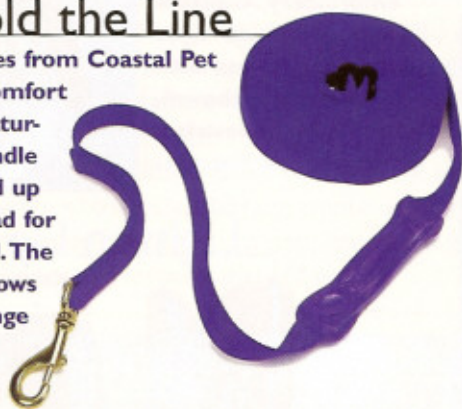

Designed for Comfort

The Trail Rider Ultra from Smooth Stride features a comfort-fit design. Densely-woven Dryline fabric holds its shape and wicks moisture away from the rider. Standard comfort features include built-in cotton/lycra undergarment and no inside leg seams. Available in boot cut or straight leg, full seat or knee patch, black, taupe or winpro polar fleece in winter (shown).
www.smoothstride.com

Cool, Man

Supracor's Cool Grip pad for barrel racing saddles features Stimulite honeycomb for shock-absorbing protection. The pad's Total Pressure Management system provides pressure relief, reduced shearing and ventilation to control heat and moisture. The ultra-lightweight pad contours to the horse's back and features a natural lift for clearance over the withers.
www.supracor.com/equestrian.htm

Hold the Line

Accent Lunge Lines from Coastal Pet Products offer comfort and control, featuring a soft-grip handle that can be slid up and down the lead for greater control. The rubber grip allows the handler to lunge the horse with minimal effort and less stress on hands. A swivel bolt snap keeps the lead from binding or twisting.
www.coastalpet.com